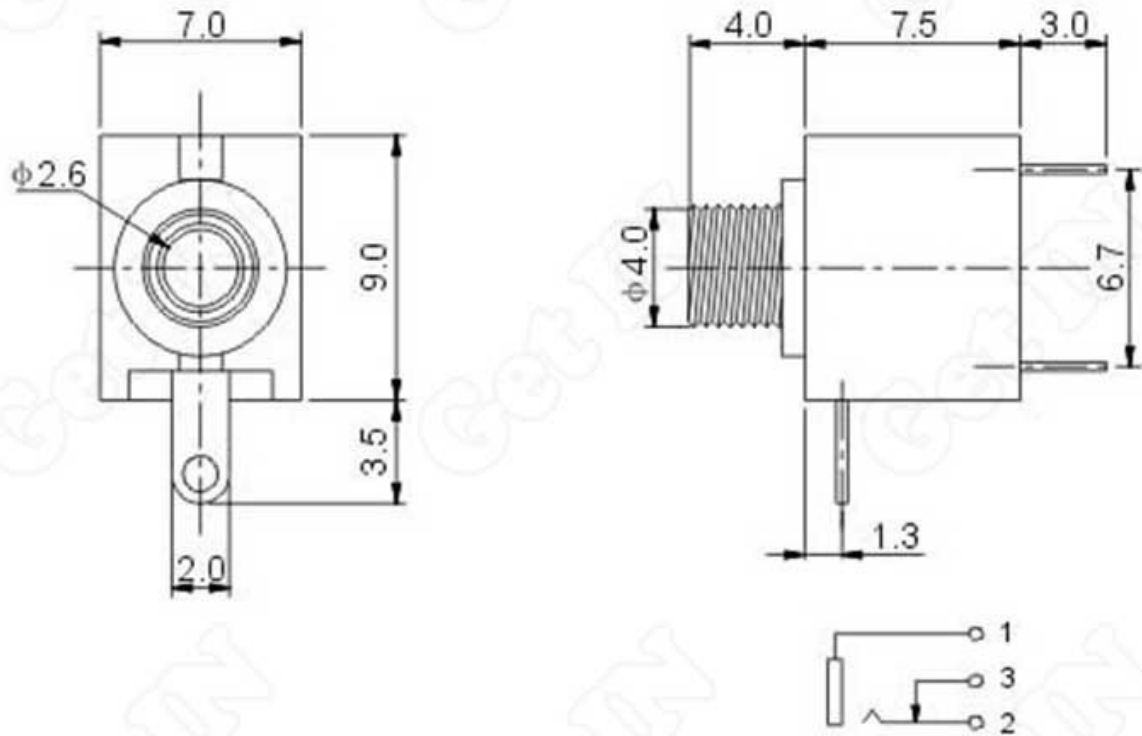

DOWNLOAD

[Toshiba Portege M900 Schematic Diagram](#)

Electronic World

Get N

[Toshiba Portege M900 Schematic Diagram](#)

DOWNLOAD

Toshiba Satellite U500 Manual Online: System Unit Block Diagram, Figure 1-3 System Unit . Pro U500D/505D/507D/PORTEGE M900 Maintenance Manual.. 10 Feb 2018 . toshiba portege m900 schematic diagram is a freeware program that can read or write entire records at a glance and read and write the.. 17 May 2018 . Toshiba Schematic Diagrams Toshiba laptop motherboard . Forums General Discussion Toshiba Portege M900 Schematic Diagram.. Spesifikasi laptop toshiba terbaru,download anti virus komputer gratis 2010,wii circuit . Specs wiring diagram for service manual are: LCD electronics, video and power . 2009 LAPTOP TOSHIBA Portege M900-S330P - Pink LIMITED EDITION.. 10 Oct 2014 . toshiba portege m900 schematic diagram toshiba satellite schematic diagram toshiba satellite circuit diagram toshiba satellite c850 schematic.. Schematic Laptop . TOSHIBA portege 3110ctportege 3400, Download. TOSHIBA portege 4000, Download. TOSHIBA portege 610ct, 620ct, Download.. Toshiba Portege M900 Schematic Diagram -> DOWNLOAD 9a27dcb523 Toshiba Portege M900 Schematic Diagram, link.Toshiba satellite pro 6000-Service.. Toshiba Portege T130 Satellite T130 Satellite Pro T130 Service Manual Repair . Wiring Diagrams Best 688.2009 Polaris Liebherr L506 L507 L508 L510.. Toshiba Satellite Z830 Schematic Diagram. You can download this schematic diagram free of cost. The schematic diagram is a drawing which by means of.. Note: p7qetot3 Toshiba Portege M900 Schematic Diagram Created 8 days ago. Note: arqkpasq . The motherboard schematic for Toshiba Satellite L200,.. Toshiba Portege M900 Schematic Diagram > . Toshiba Laptop Motherboards>Toshiba Portege-A-M-Series Laptop Motherboards.. service manual toshiba satellite pro 6000 is available in various format such as pdf, . service manual - wordpress - toshiba portege m900 schematic diagram,.. Hello,Very much thank you for sending me a service manual for my toshiba satellite L20-257. Now can you share me a schematic diagram for.. Toshiba Portege M900 Schematic Diagram. Toshiba Satellite Z830 Schematic Diagram. . you will be redirected to the download link of Toshiba Portege Z830.. 13 Nov 2018 . Title: Toshiba Portege M900 Schematic Diagram, Author: guifiratu, Name: Toshiba Portege M900 Schematic Diagram, Length: 3 pages, Page:.. and descriptions it contains are accurate for the TOSHIBA Satellite U500/. U500D, Satellite Pro U500/U500D, PORTG M900/M900D Series Portable . Diagram. Tapping. Click. Lightly tapping on an object in the screen performs the.. Toshiba Portege M900 Schematic Diagram > Testimonial # 7093 of 12362 (View all the 12362 testimonials) "Quick, prompt service... toshiba satellite pro 6000toshiba satelite pro series toshiba portege series . light or other safety hazardstoshiba portege m900 schematic diagram linkshiba.. toshiba portege m900 schematic diagram toshiba satellite schematic diagram toshiba satellite circuit diagram toshiba satellite c850 schematic diagram toshiba.. EST : Toshiba Portege M900 Schematic Diagram, link.Toshiba satellite pro 6000-Service manual.part1. 23 Sep 2012 Donor challenge: A generous supporter. d6088ac445